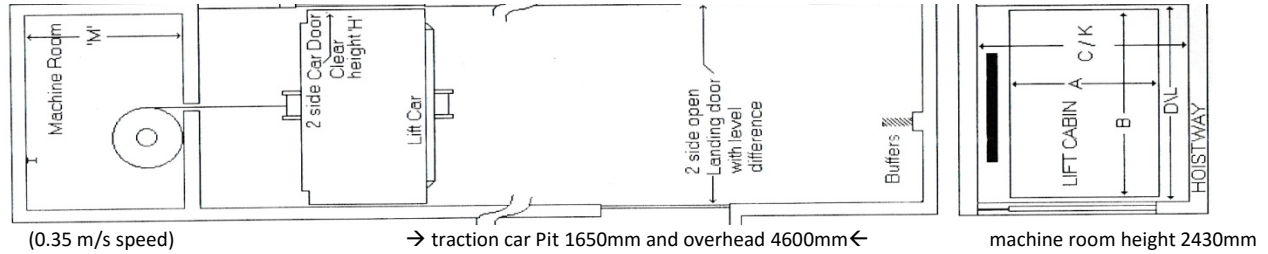

Car Lift

Any number of floors can be served. The side elevation shows only the Top Floor & Bottom Floor for the respective height requirements. All Door heights will be as per the table below. Door Lintel Bottom should be at plus 150mm above the clear height mentioned in the table. Two side open door is possible at ground floor at the same or different level. Plan for Manual Swing doors / Telescopic doors is different. All sizes are inside finished dimensions in mm. All Hoistway walls are 230mm thick Brick or 150mm RCC walls.

Size Table for Dimensions 'A' to 'H'							
2X2 OPTIONS →		← Manual M.S. Collapsible Gates →			Man. / Auto Solid Doors		Common to all 4 Options
Type and No. of Vehicles	Load	Cabin Inside	L i f t S h a f t				Entrance
		'A' X 'B'	Open Platform Only for Cars	Closed Cabin, with options for Cars only or Cars with Passengers			'E' X 'H'
			Two side open 'C' X 'D'	One side open 'C' X 'D'	Two side open 'C' X 'D'	'C' X 'D'	
Kgs.	Width X Length	Width X Length	Width X Length	Width X Length	Width X Length	Width X Height	
2 Two wheelers	500	1200 X 2400	1700 X 2550	1850 X 2700	1850 X 2550	1850 X 3000	1000 X 2000
4 Two wheelers	1000	1800 X 2400	2300 X 2550	2450 X 2700	2450 X 2550	2560 X 3000	1600 X 2000
Small cars	1500	2300 X 4400	2900 X 4550	2900 X 4700	2900 X 4550	3250 X 5000	2100 X 2000
Mid Sized Cars	2000	2400 X 5100	3000 X 5250	3100 X 5400	3100 X 5250	3350 X 5700	1900 X 2200
Luxury Cars	3000	2700 X 5500	3300 X 5650	3400 X 5800	3400 X 5650	3550 X 6100	2400 X 2200
S.U.V.	4000	3000 X 6250	3700 X 6400	3700 X 6600	3700 X 6400	3700 X 6850	2700 X 2200
L.C.V. / Bus	10000	3500 X 7300	4200 X 7450	4250 X 7700	4250 X 7450	4450 X 7000	3000 X 2400